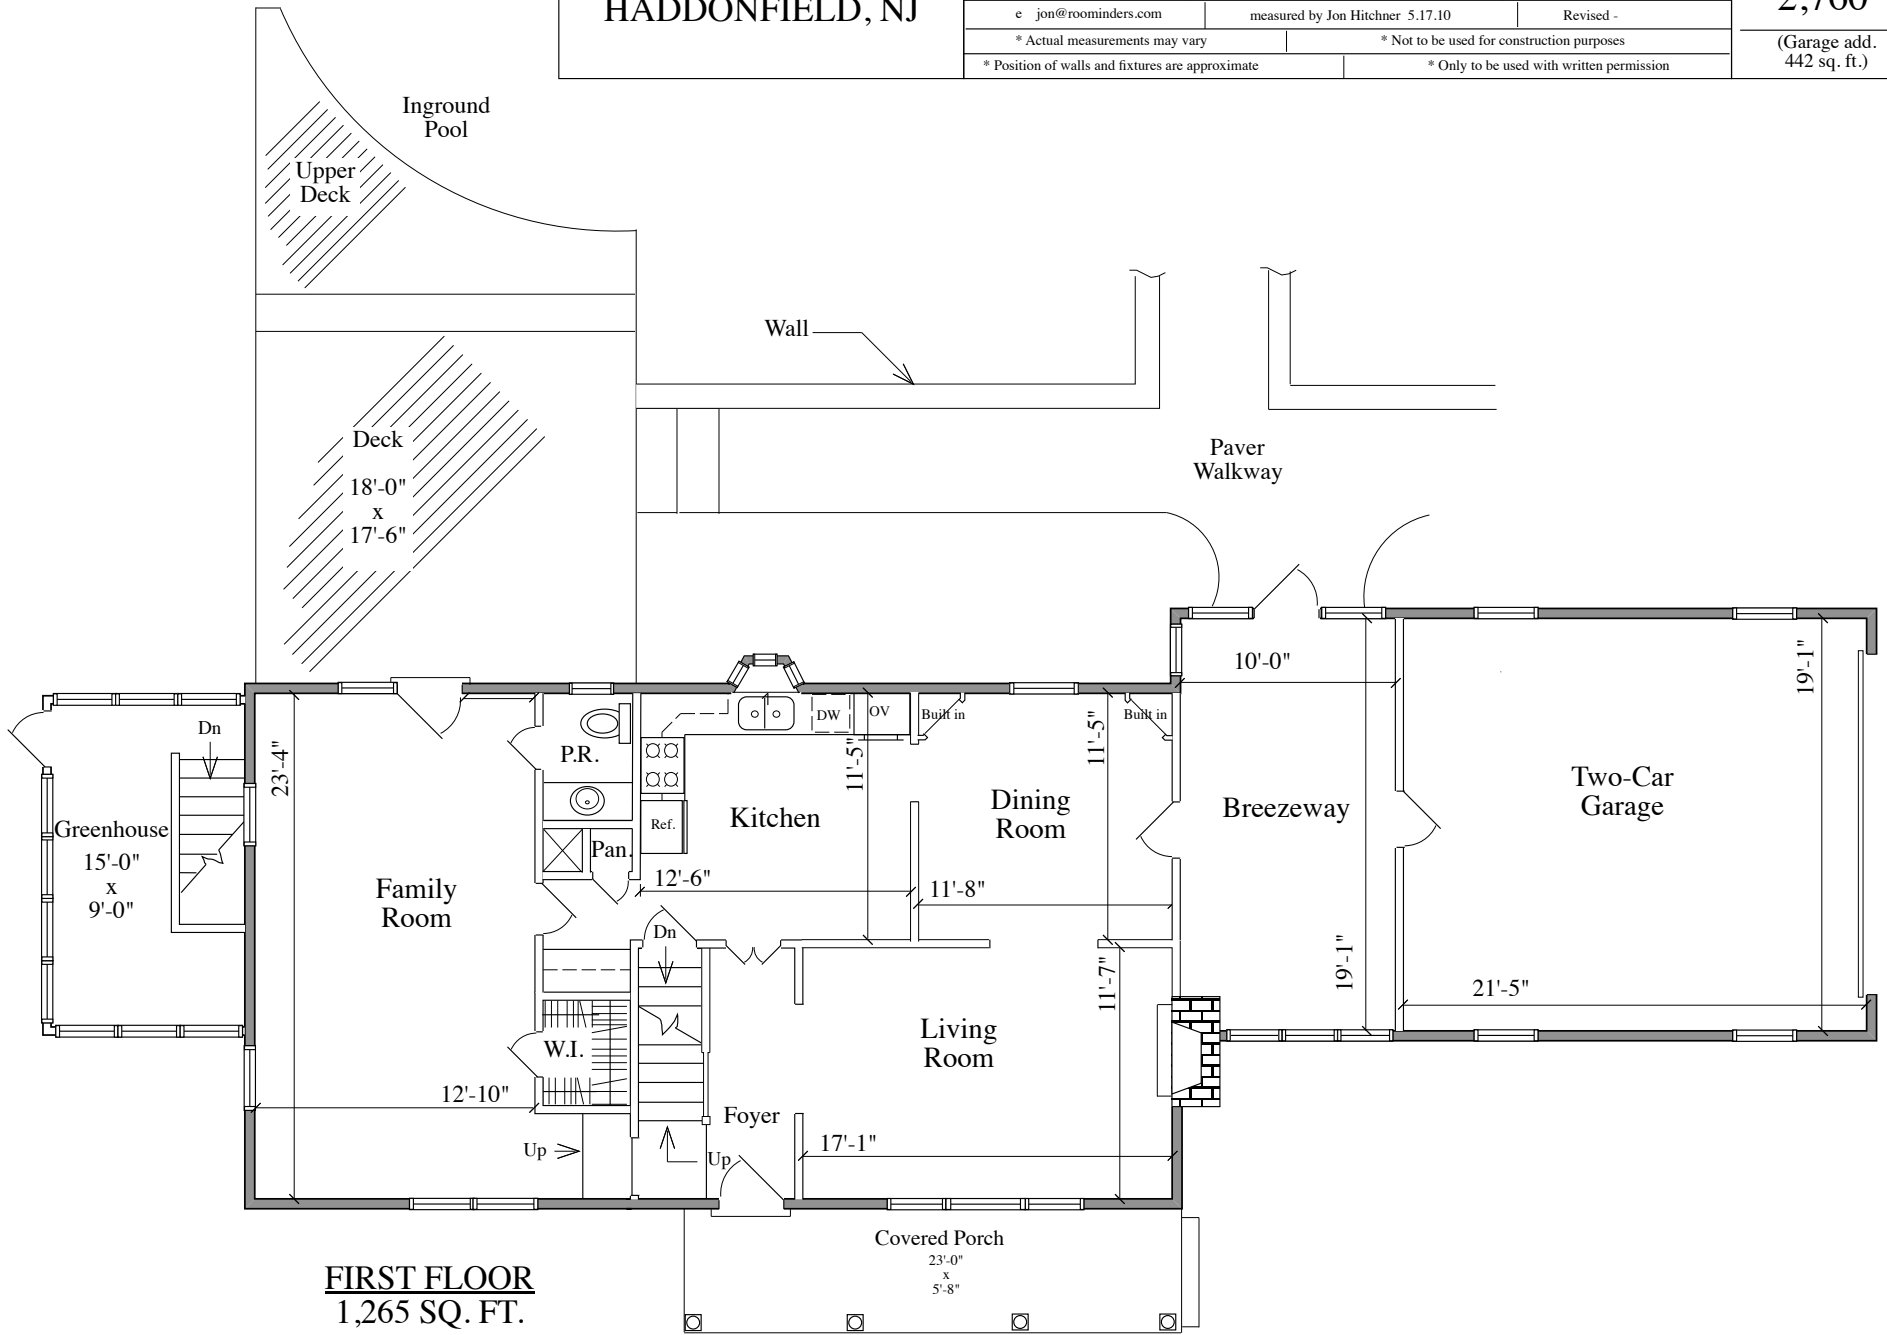

**1020 CONCORD CIRCLE  
HADDONFIELD, NJ**

DETAILED FLOOR PLANS •  <b>ROOMINDERS</b> • REAL ESTATE MARKETING		APPROXIMATE SQUARE FEET
p 856.429.4233	web - www.roominders.com	f 856.429.8118
e jon@roominders.com	measured by Jon Hitchner 5.17.10	Revised -
* Actual measurements may vary		* Not to be used for construction purposes
* Position of walls and fixtures are approximate		* Only to be used with written permission
		<b>2,760</b>  (Garage add. 442 sq. ft.)

**FIRST FLOOR**  
**1,265 SQ. FT.**