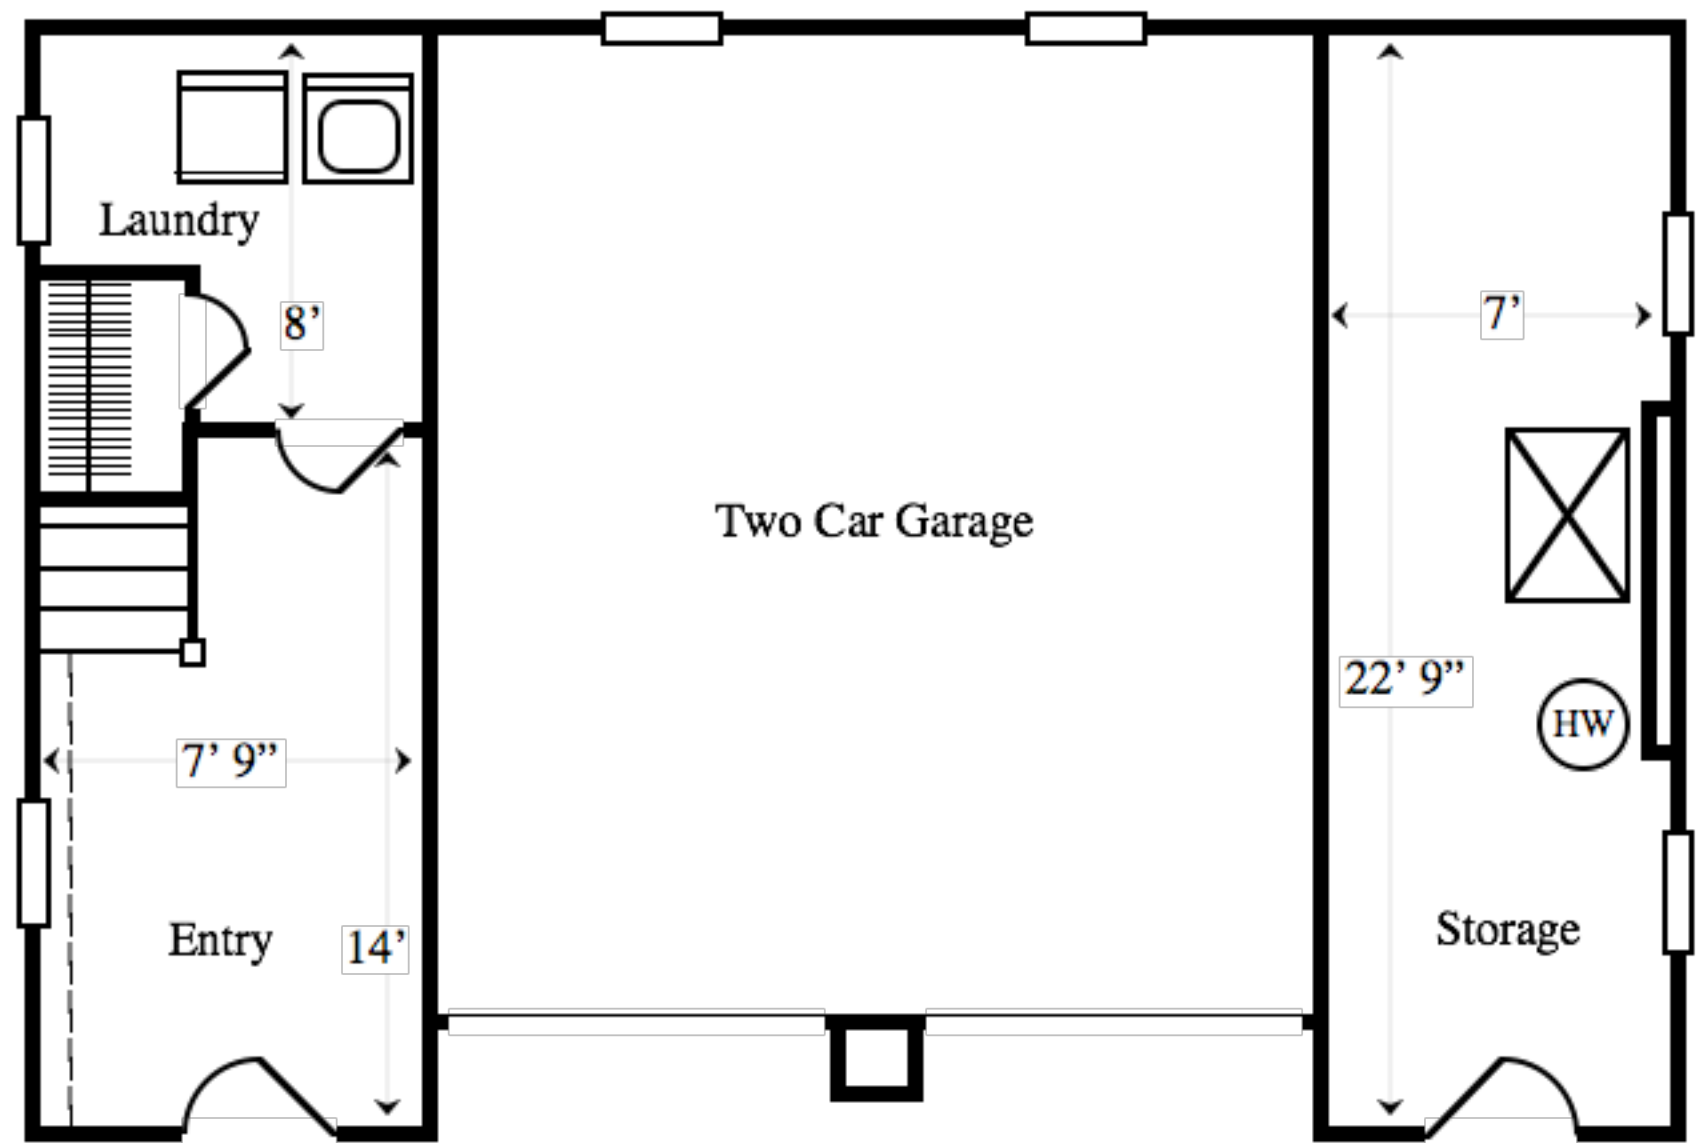

f 856.429.8118

e [jon@roominders.com](mailto:jon@roominders.com)

measured by Jon Hitchner -7.19.02

Revised - 4/21/10

\* Actual measurements may vary

Not to be used for construction purposes

Position of walls and fixtures are approximate

Only to be used with written permission

**CARRIAGE HOUSE**  
**Garage**  
**795 SQ. FT.**

**CARRIAGE HOUSE**  
**Au - Pair Suite**  
**825 SQ. FT.**