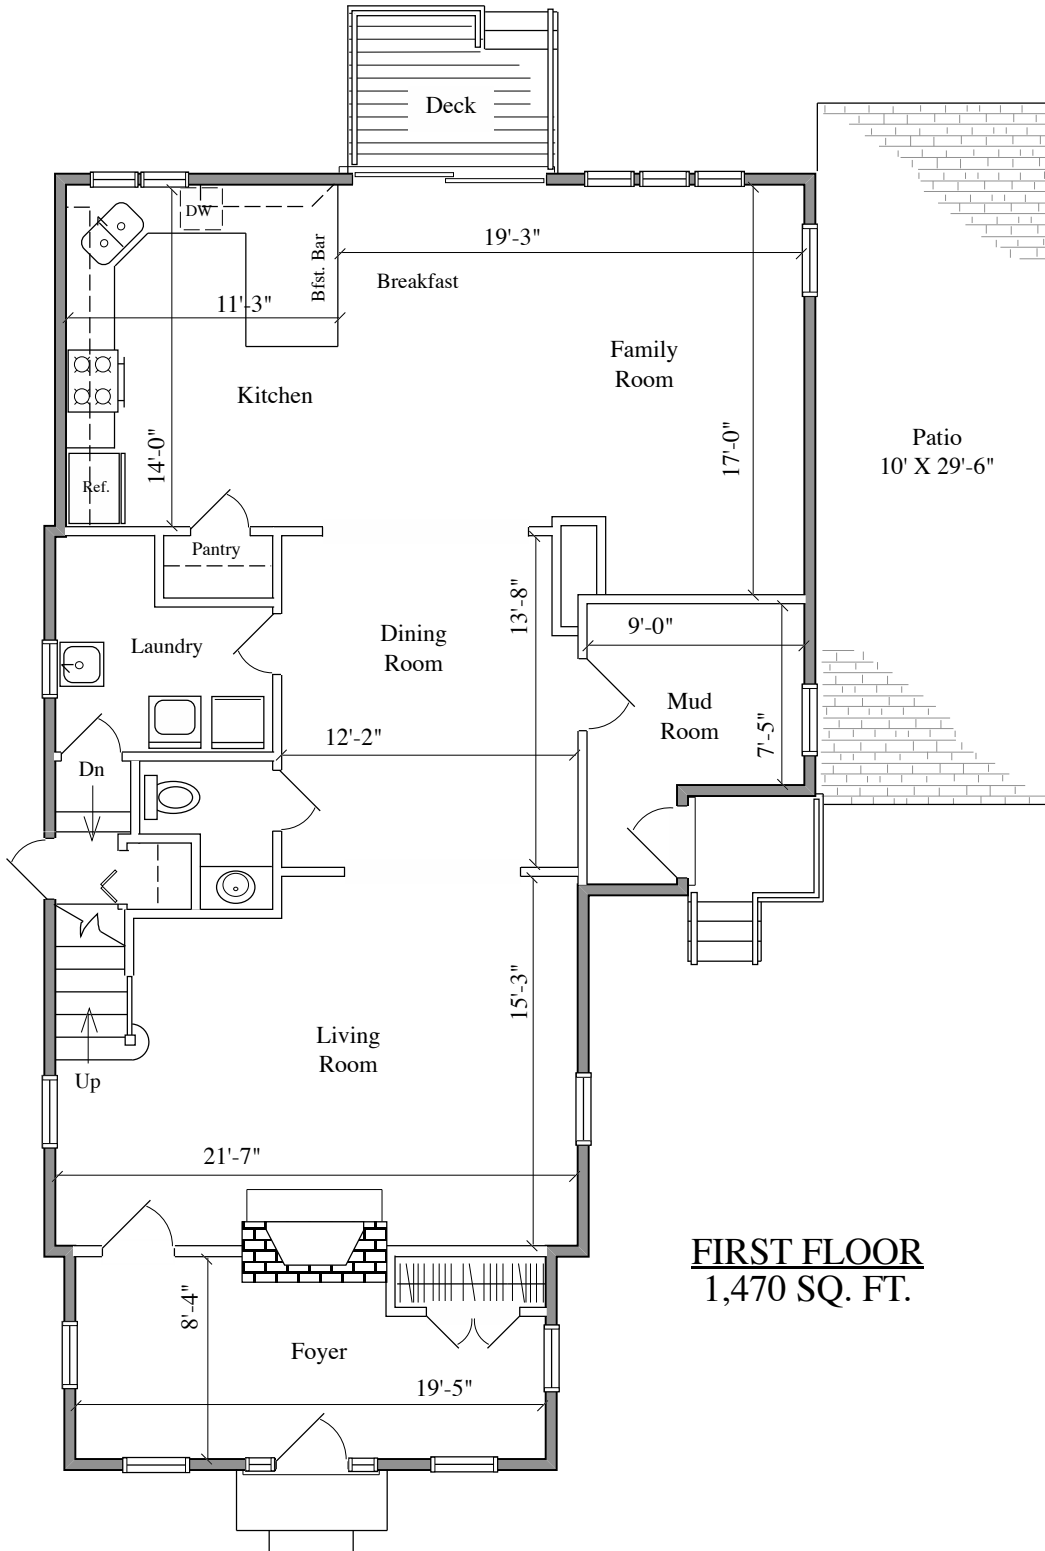

140 WAYNE AVE.
HADDONFIELD, NJ

DETAILED FLOOR PLANS •  ROOMINDERS • REAL ESTATE MARKETING

p 856.429.4233	web - www.roominders.com	f 856.429.8118
e jon@roominders.com	measured by Jon Hitchner 7.8.07	Revised -
* Actual measurements may vary		* Not to be used for construction purposes
* Position of walls and fixtures are approximate		* Only to be used with written permission

APPROXIMATE
SQUARE FEET

3,105

FIRST FLOOR
1,470 SQ. FT.