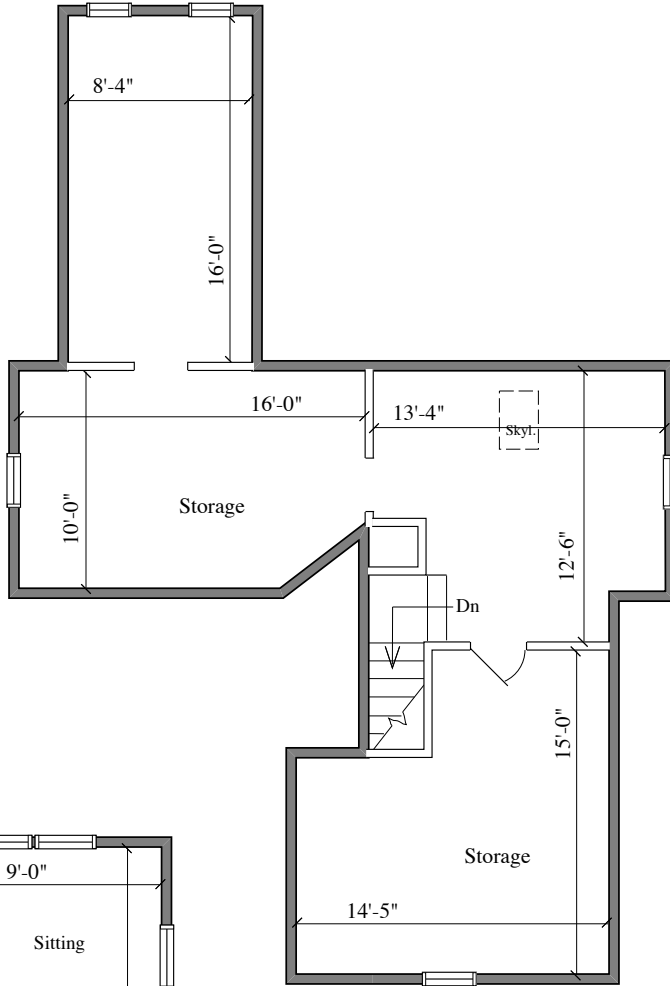

33 EAST WALNUT AVE.
 MERCHANTVILLE, NJ

DETAILED FLOOR PLANS • ROOMINDERS • REAL ESTATE MARKETING

p 856.429.4233 web - www.roominders.com f 856.429.8118
 e jon@roominders.com measured by Jon Hitchner 2.18.10 Revised -
 * Actual measurements may vary * Not to be used for construction purposes
 * Position of walls and fixtures are approximate * Only to be used with written permission

APPROXIMATE
 SQUARE FEET
2,931
 Additional
 743 SF
 Attic Shown

THIRD FLOOR
743 SQ. FT.
 (Unheated)

SECOND FLOOR
1,245 SQ. FT.