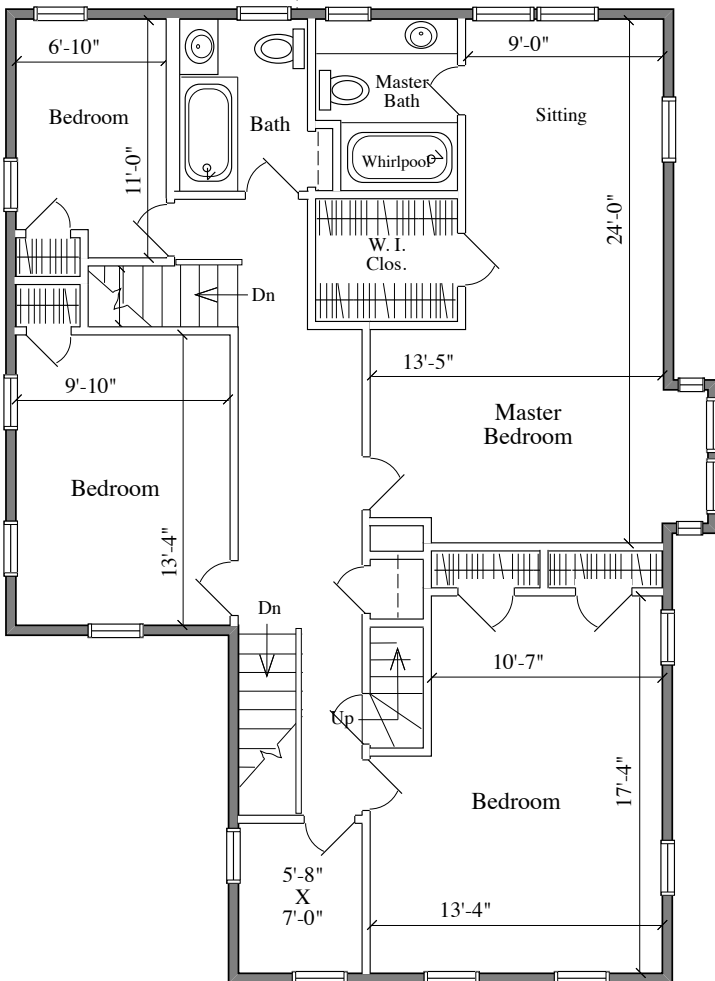

33 EAST WALNUT AVE.
 MERCHANTVILLE, NJ

DETAILED FLOOR PLANS • ROOMINDERS • REAL ESTATE MARKETING

p 856.429.4233 web - www.roominders.com f 856.429.8118
 e jon@roominders.com measured by Jon Hitchner 2.18.10 Revised -
 * Actual measurements may vary * Not to be used for construction purposes
 * Position of walls and fixtures are approximate * Only to be used with written permission

APPROXIMATE
 SQUARE FEET
2,931
 Additional
 743 SF
 Attic Shown

THIRD FLOOR
743 SQ. FT.
 (Unheated)

SECOND FLOOR
1,245 SQ. FT.