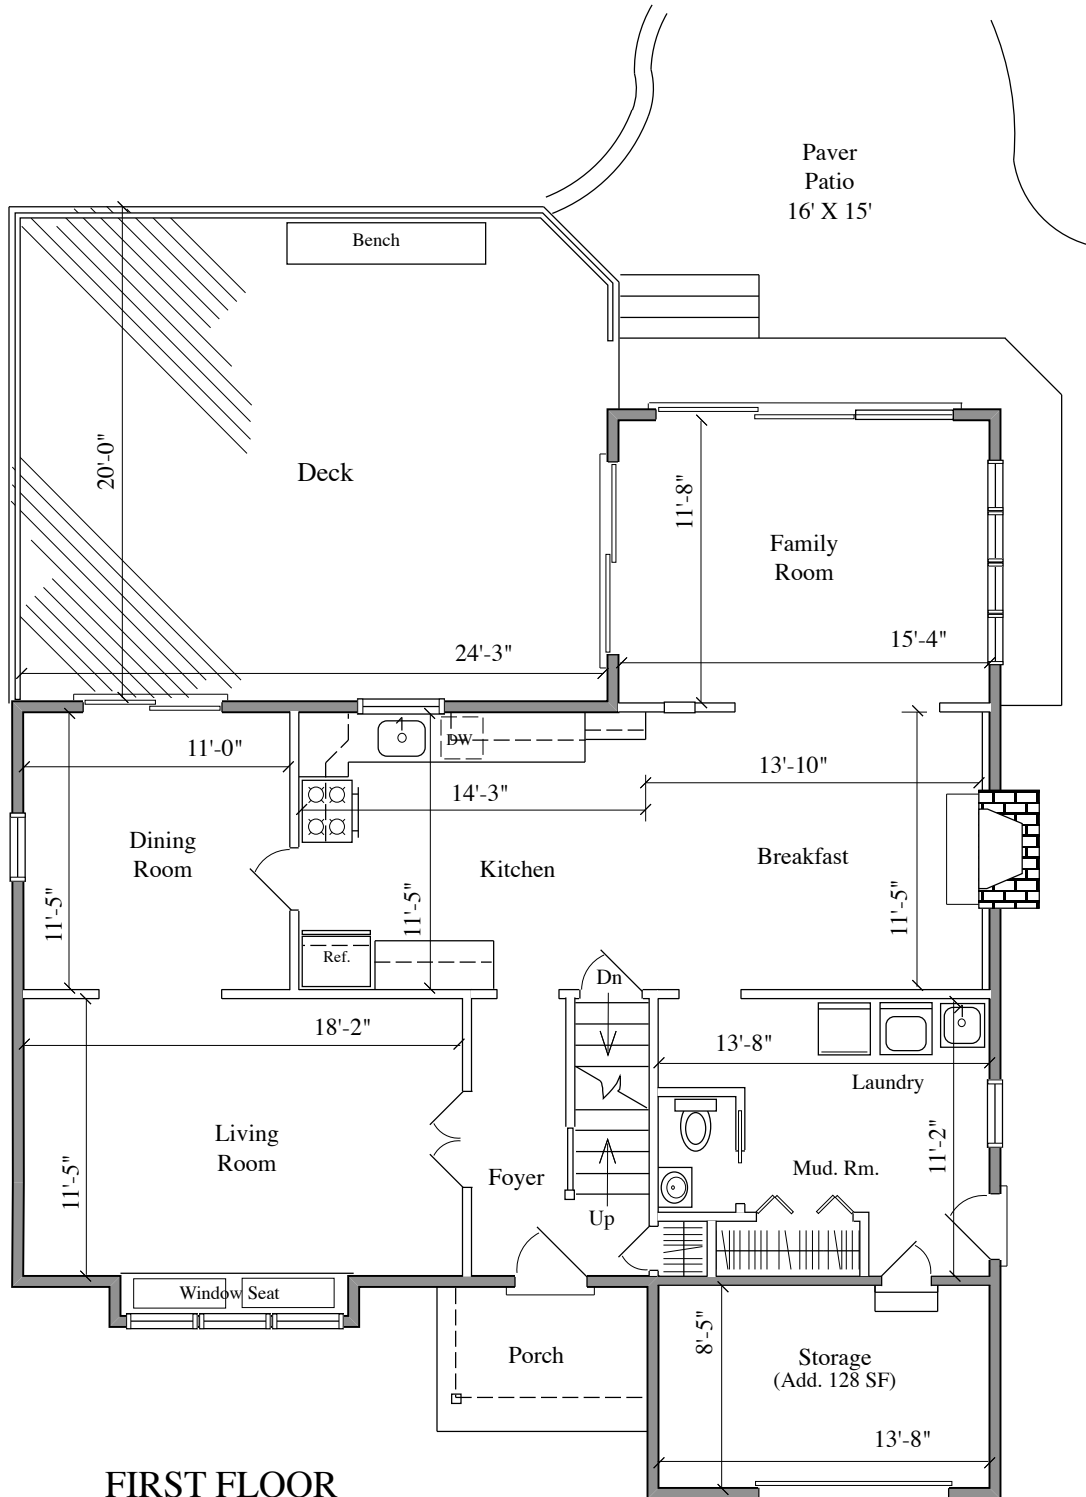

36 SYLVAN LAKE AVE.  
HADDONFIELD, NJ

DETAILED FLOOR PLANS •  ROOMINDERS • REAL ESTATE MARKETING

APPROXIMATE  
SQUARE FEET

p 856.429.4233	web - www.roominders.com	f 856.429.8118
e jon@roominders.com	measured by Jon Hitchner 4.16.08	Revised -
* Actual measurements may vary		* Not to be used for construction purposes
* Position of walls and fixtures are approximate		* Only to be used with written permission

3,210

**FIRST FLOOR**  
1,230 SQ. FT.