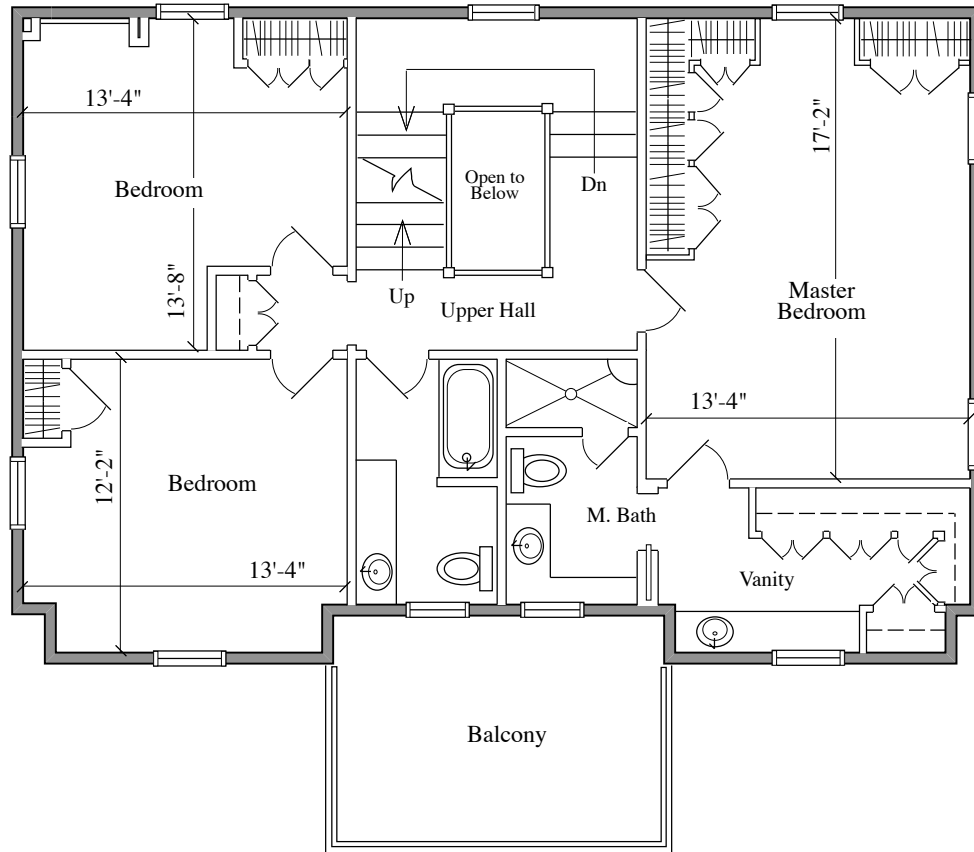

407 CHEWS LANDING RD. HADDONFIELD, NJ	DETAILED FLOOR PLANS •  ROOMINDERS • REAL ESTATE MARKETING		APPROXIMATE SQUARE FEET
	p 856.429.4233	web - www.roominders.com	f 856.429.8118
	e jon@roominders.com	measured by Jon Hitchner 12.19.07	Revised -
	* Actual measurements may vary		* Not to be used for construction purposes
	* Position of walls and fixtures are approximate		* Only to be used with written permission
			4,434

**SECOND FLOOR**  
1,070 SQ. FT.