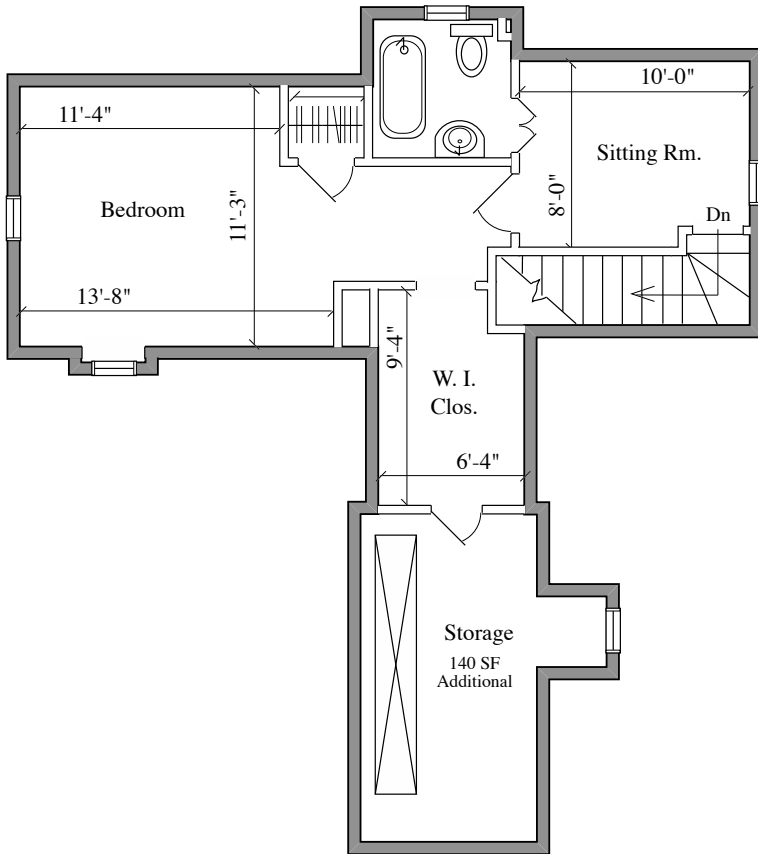

45 COLONIAL RIDGE DR. HADDONFIELD, NJ	DETAILED FLOOR PLANS •  ROOMINDERS • REAL ESTATE MARKETING		APPROXIMATE SQUARE FEET
	p 856.429.4233	web - www.roominders.com	f 856.429.8118
	e jon@roominders.com	measured by Jon Hitchner 413.07	Revised -
	* Actual measurements may vary		* Not to be used for construction purposes
	* Position of walls and fixtures are approximate		* Only to be used with written permission
			2,932
			(Garage add. 448 sq. ft.)

SECOND FLOOR
1,215 SQ. FT.