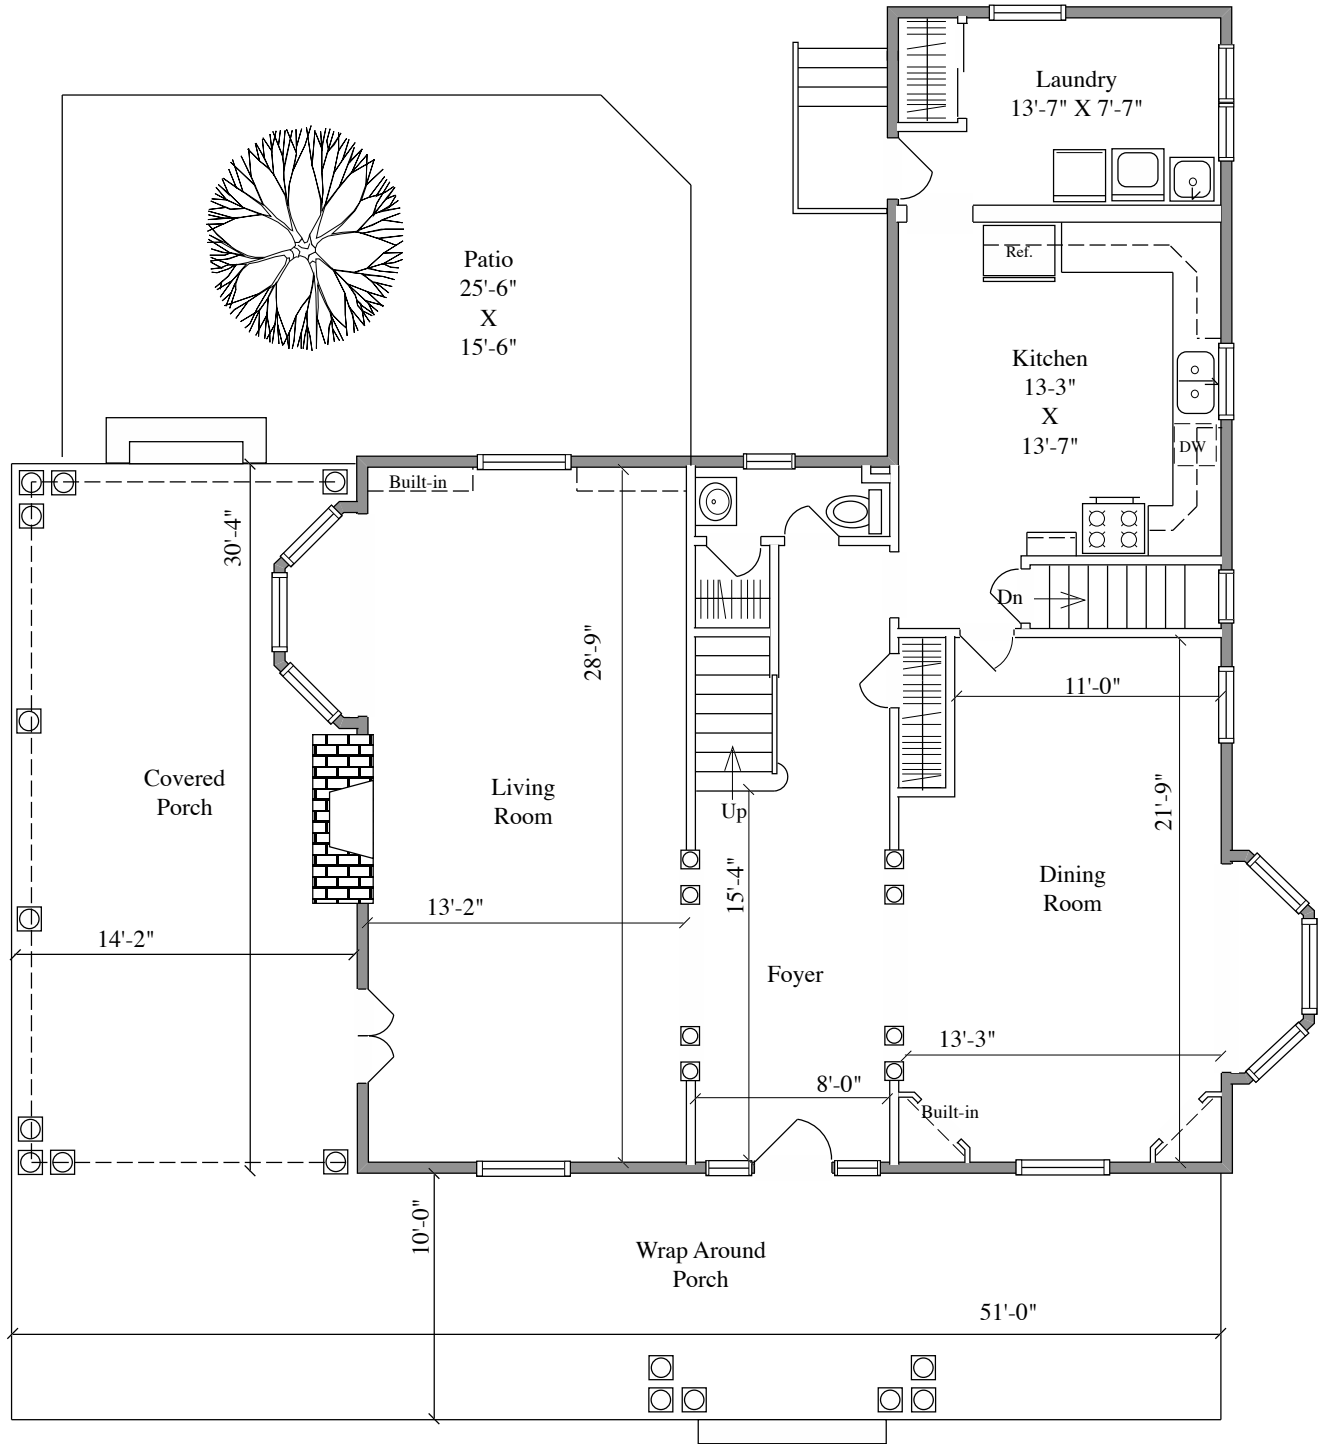

49 WEST END AVE.  
HADDONFIELD, NJ

DETAILED FLOOR PLANS • 		ROOMINDERS • REAL ESTATE MARKETING	APPROXIMATE SQUARE FEET SHOWN
p 856.429.4233	web - www.roominders.com	f 856.429.8118	4,562
e jon@roominders.com	measured by Jon Hitchner 4.5.05	Revised - 6/8/07	
* Actual measurements may vary		* Not to be used for construction purposes	
* Position of walls and fixtures are approximate		* Only to be used with written permission	

**FIRST FLOOR**  
1,425 SQ. FT.