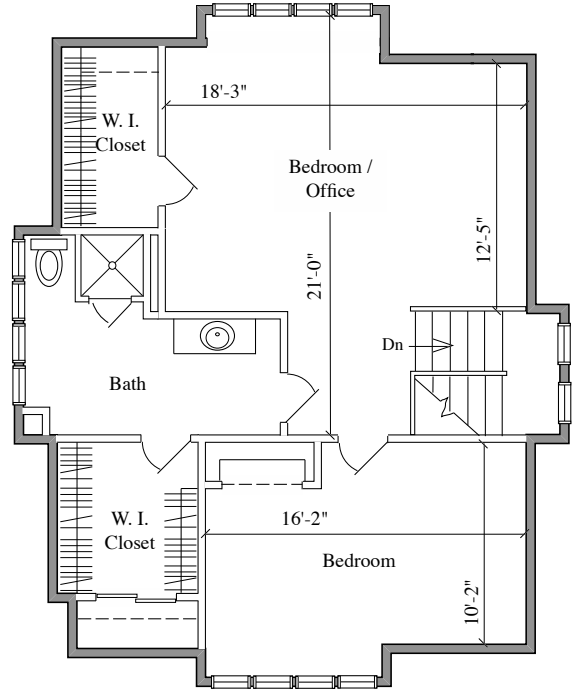

501 WARWICK RD.
HADDONFIELD, NJ

APPROXIMATE
SQUARE FEET
SHOWN 4,391

DETAILED FLOOR PLANS •  ROOMINDERS • REAL ESTATE MARKETING

p 856.429.4233 web - www.roominders.com f 856.429.8118

e jon@roominders.com measured by Jon Hitchner 11.6.06 Revised -

* Actual measurements may vary * Not to be used for construction purposes

* Position of walls and fixtures are approximate * Only to be used with written permission

THIRD FLOOR 830 SQ. FT.

SECOND FLOOR 1,475 SQ. FT.