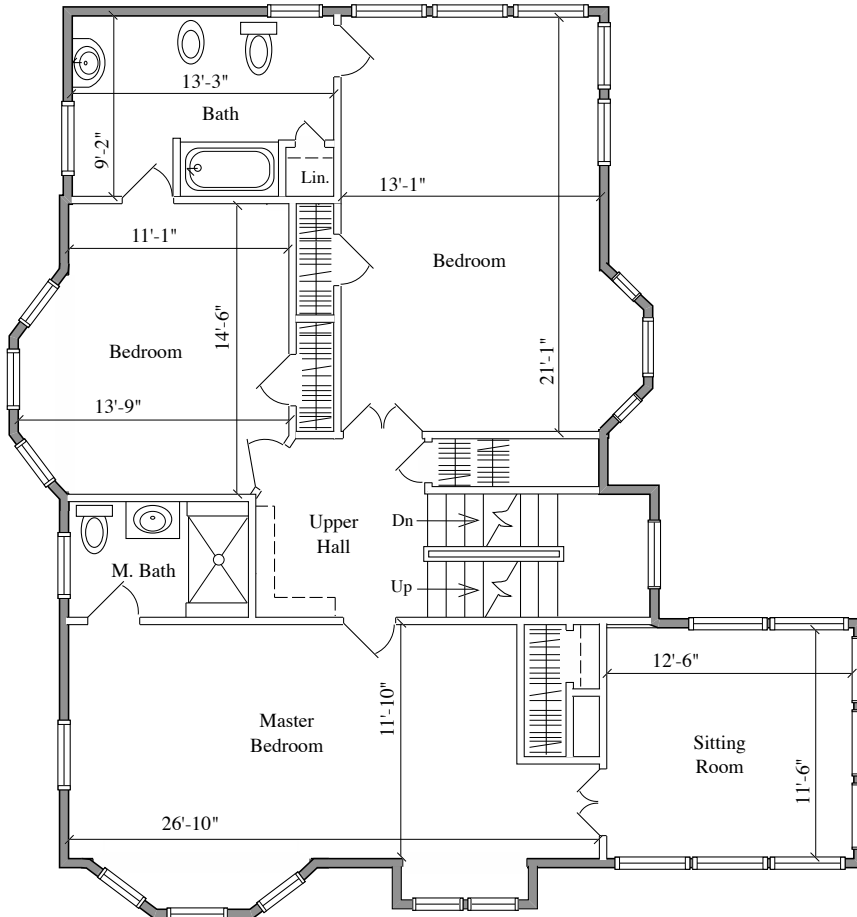

501 WARWICK RD.
HADDONFIELD, NJ

APPROXIMATE
SQUARE FEET
SHOWN 4,391

DETAILED FLOOR PLANS •  ROOMINDERS • REAL ESTATE MARKETING

p 856.429.4233 web - www.roominders.com f 856.429.8118

e jon@roominders.com measured by Jon Hitchner 11.6.06 Revised -

* Actual measurements may vary * Not to be used for construction purposes

* Position of walls and fixtures are approximate * Only to be used with written permission

THIRD FLOOR 830 SQ. FT.

SECOND FLOOR 1,475 SQ. FT.