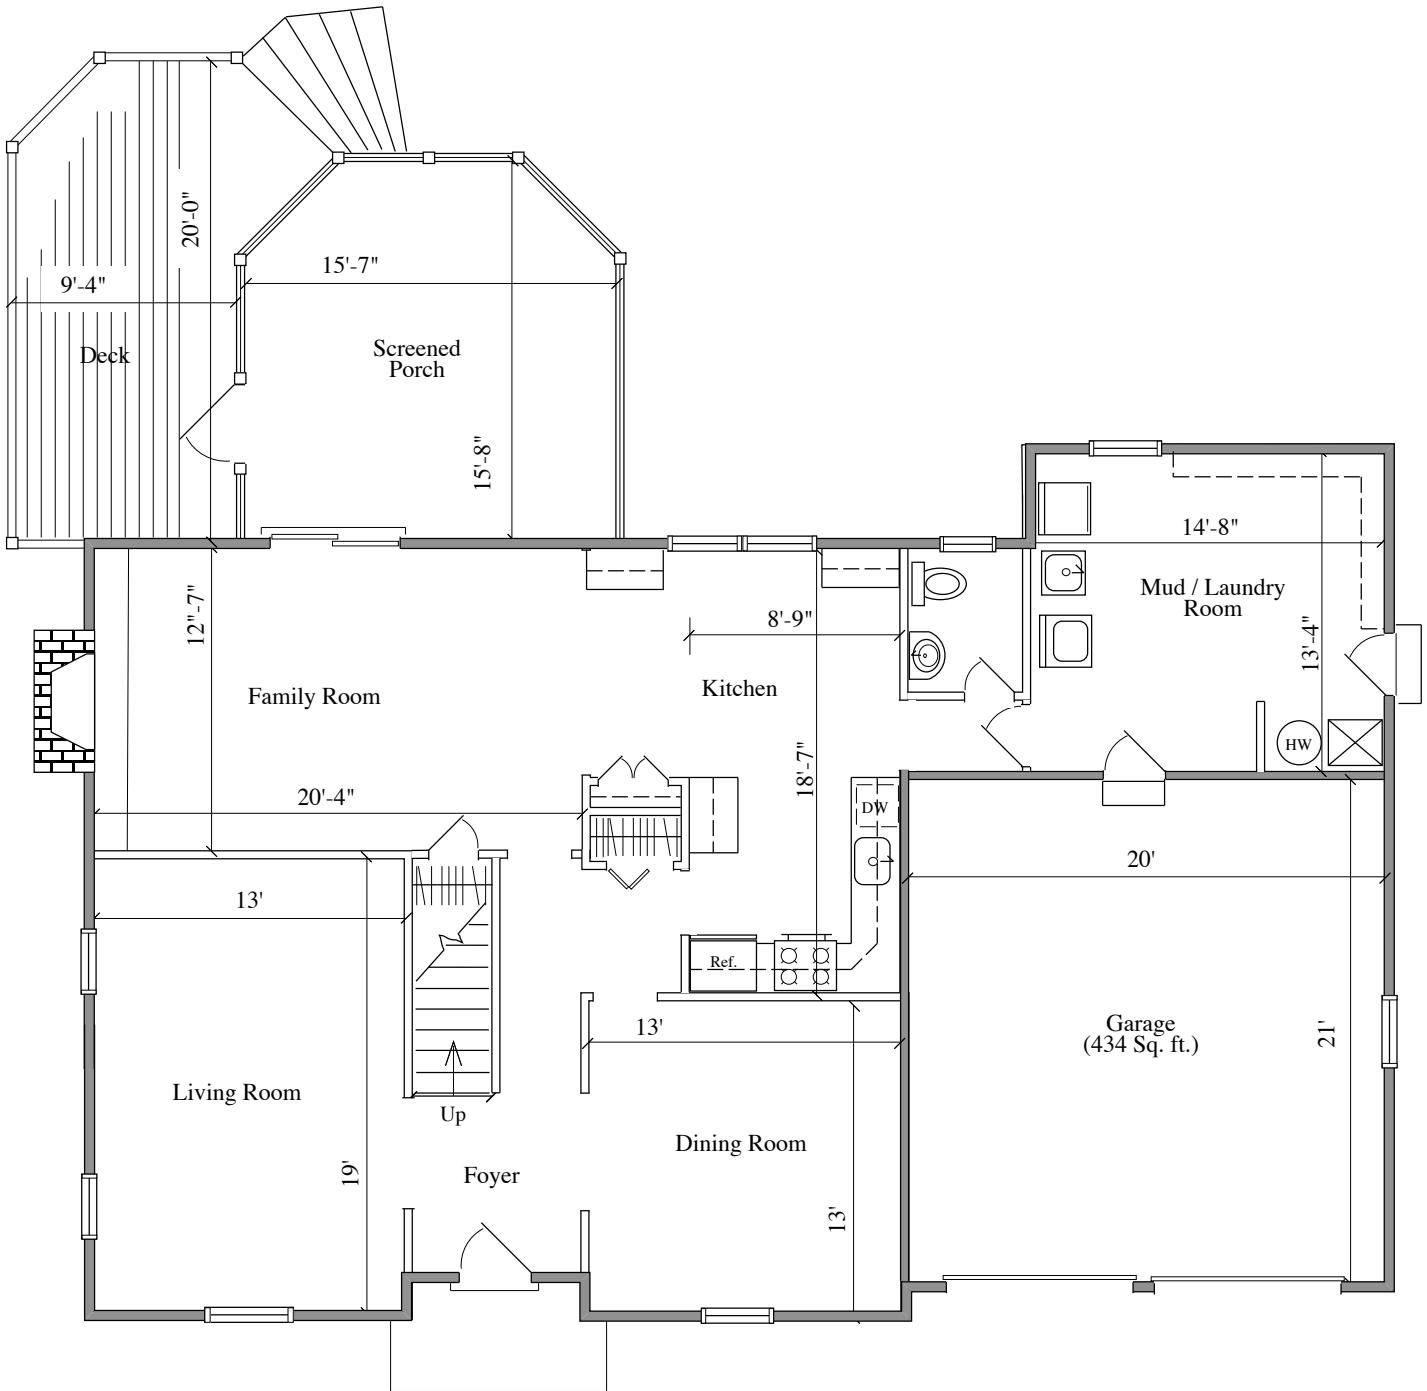

521 GUYER DRIVE HADDON HEIGHTS, NJ	DETAILED FLOOR PLANS •  ROOMINDERS • REAL ESTATE MARKETING		APPROXIMATE SQUARE FEET	
	p 856.429.4233	web - www.roominders.com	f 856.429.8118	2507
	e jon@roominders.com	measured by Jon Hitchner 6.2.08	Revised -	(Garage add. 434 sq. ft.)
	* Actual measurements may vary		* Not to be used for construction purposes	
* Position of walls and fixtures are approximate		* Only to be used with written permission		

FIRST FLOOR
1,372 SQ. FT.