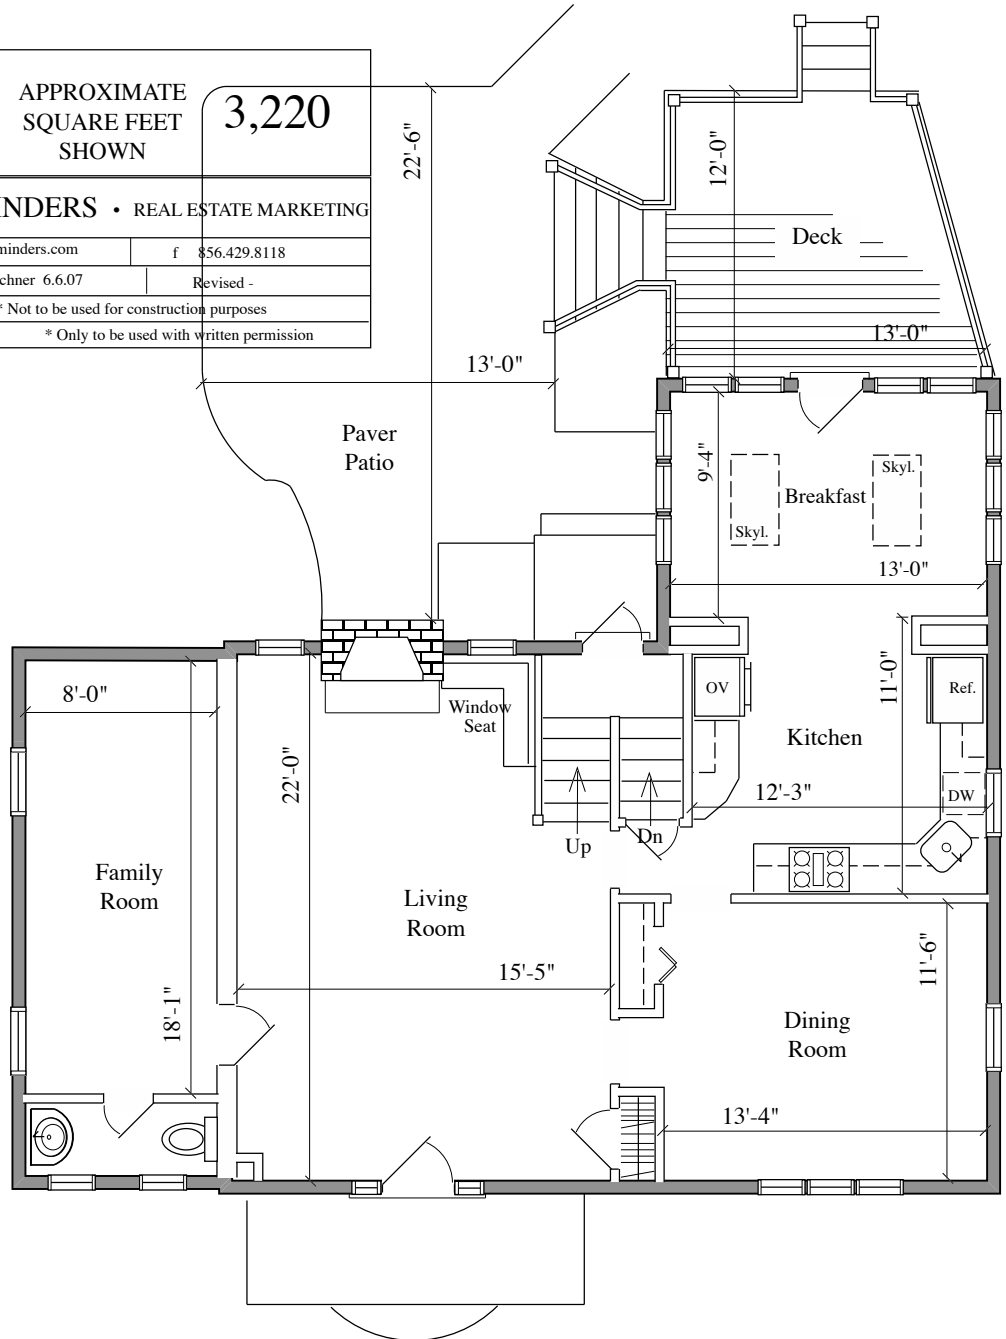

538 NARBERTH AVE.
HADDONFIELD, NJ

APPROXIMATE
SQUARE FEET
SHOWN

3,220

DETAILED FLOOR PLANS •  ROOMINDERS • REAL ESTATE MARKETING

p 856.429.4233

web - www.roominders.com

f 856.429.8118

e jon@roominders.com

measured by Jon Hitchner 6.6.07

Revised -

* Actual measurements may vary

* Not to be used for construction purposes

* Position of walls and fixtures are approximate

* Only to be used with written permission

FIRST FLOOR
1,120 SQ. FT.

SECOND FLOOR
760 SQ. FT.