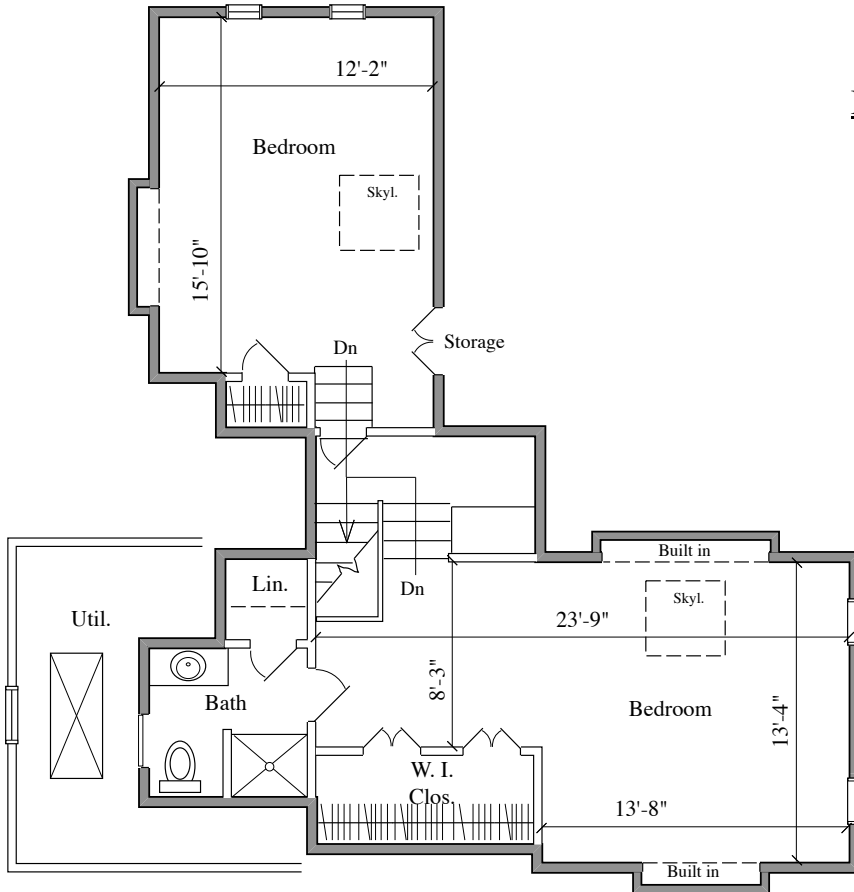

600 CHEWS LANDING RD. HADDONFIELD, NJ	DETAILED FLOOR PLANS •  ROOMINDERS • REAL ESTATE MARKETING			APPROXIMATE SQUARE FEET
	p 856.429.4233	web - www.roominders.com	f 856.429.8118	4,585
	e jon@roominders.com	measured by Jon Hitchner 5.1.08	Revised -	
	* Actual measurements may vary		* Not to be used for construction purposes	
	* Position of walls and fixtures are approximate		* Only to be used with written permission	

BASEMENT
910 SQ. FT.

THIRD FLOOR
745 SQ. FT.