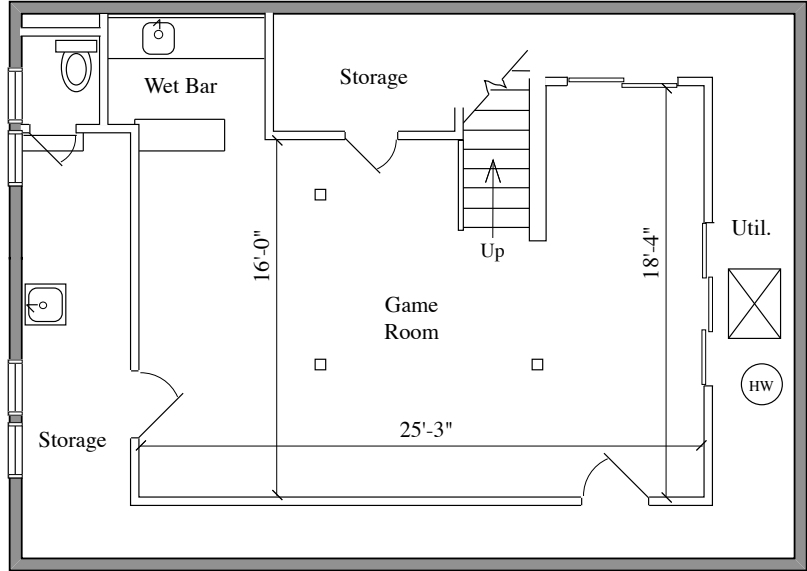

600 CHEWS LANDING RD. HADDONFIELD, NJ	DETAILED FLOOR PLANS •  ROOMINDERS • REAL ESTATE MARKETING			APPROXIMATE SQUARE FEET
	p 856.429.4233	web - www.roominders.com	f 856.429.8118	4,585
	e jon@roominders.com	measured by Jon Hitchner 5.1.08	Revised -	
	* Actual measurements may vary		* Not to be used for construction purposes	
	* Position of walls and fixtures are approximate		* Only to be used with written permission	

BASEMENT
910 SQ. FT.

THIRD FLOOR
745 SQ. FT.