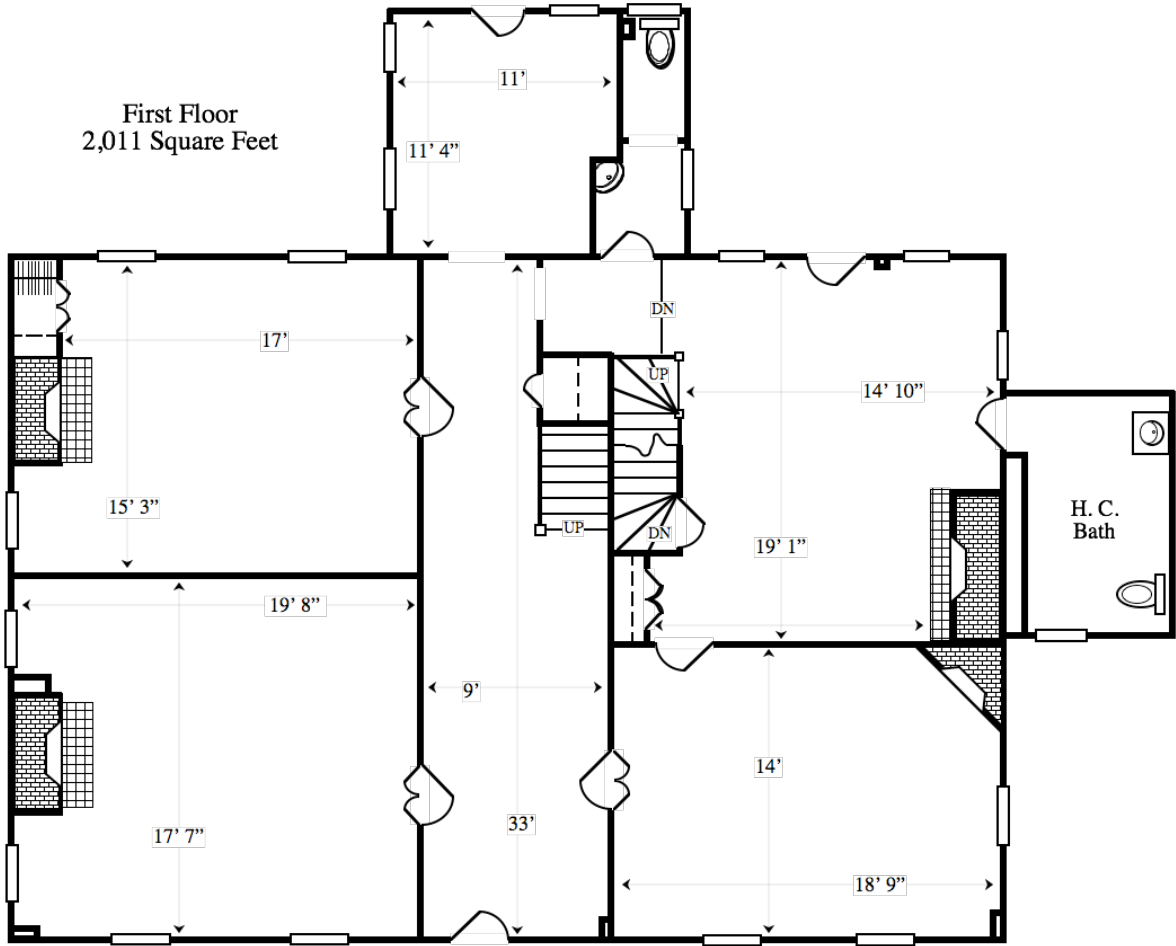

65 Haddon Avenue Haddonfield, NJ	DETAILED FLOOR PLANS  ROOMINDERS REAL ESTATE MARKETING	Approximate Total Square Feet Shown
	p 856.317.9869 web www.roominders.com f 856.486.4417	6,590
	e jon@roominders.com measured by Jon Hitchner -7.24.01 Revised - 6/7/08	
	* Actual measurements may vary Not to be used for construction purposes	
	Position of walls and fixtures are approximate Only to be used with written permission	

First Floor
2,011 Square Feet

Basement
1,471 Square Feet