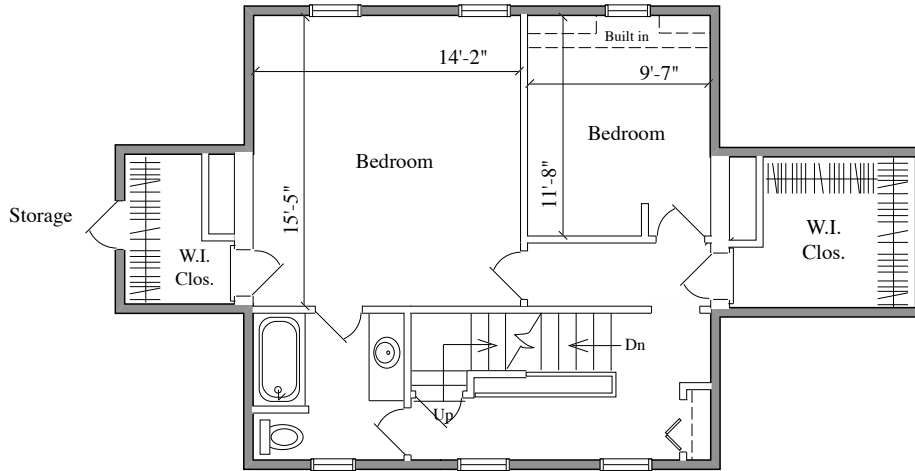

**85 LANE OF ACRES
HADDONFIELD, NJ**

DETAILED FLOOR PLANS •  ROOMINDERS • REAL ESTATE MARKETING		
p 856.429.4233	web - www.roominders.com	f 856.429.8118
e jon@roominders.com	measured by Jon Hitchner 7.12.07	Revised -
* Actual measurements may vary		* Not to be used for construction purposes
* Position of walls and fixtures are approximate		* Only to be used with written permission

APPROXIMATE
SQUARE FEET SHOWN
4,970

SECOND FLOOR
(MAIN)
790 SQ. FT.

SECOND FLOOR
(Above Kitchen)
615 SQ. FT.