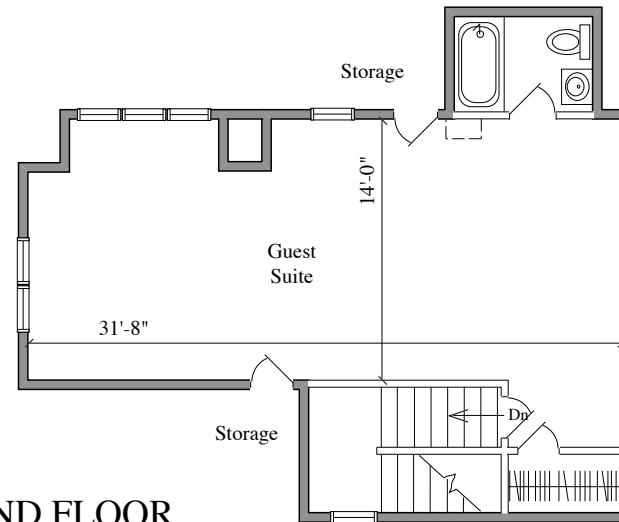

**85 LANE OF ACRES
HADDONFIELD, NJ**

DETAILED FLOOR PLANS •  ROOMINDERS • REAL ESTATE MARKETING		
p 856.429.4233	web - www.roominders.com	f 856.429.8118
e jon@roominders.com	measured by Jon Hitchner 7.12.07	Revised -
* Actual measurements may vary		* Not to be used for construction purposes
* Position of walls and fixtures are approximate		* Only to be used with written permission

APPROXIMATE
SQUARE FEET SHOWN
4,970

SECOND FLOOR
(MAIN)
790 SQ. FT.

SECOND FLOOR
(Above Kitchen)
615 SQ. FT.